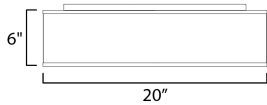

MEASUREMENTS

DIMENSION : 20" W x 5.5" H
 CANOPY : 17.75" W x 1.35" H x 17.75" L
 HANGING WEIGHT : 10.32 lb

LAMPING

INPUT VOLTAGE : 120V
 LUMENS : 2,275 Rated
 BULB : 5 x 6.5W LED AC Integrated , 32W Total
 BULB INCLUDED : (Integrated)
 DIMMABLE : Triac CL
 CRI : 90+ CRI
 COLOR_TEMP : 3000K