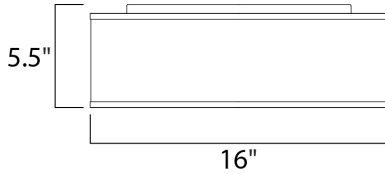

MEASUREMENTS

DIMENSION : 16" W x 5.5" H
 CANOPY : 13.75" W x 1.35" H x 13.75" L
 HANGING WEIGHT : 5.07 lb

LAMPING

INPUT VOLTAGE : 120V
 LUMENS : 1,365 Rated
 BULB : 3 x 6.5W LED AC Integrated , 20W Total
 BULB INCLUDED : (Integrated)
 DIMMABLE : Triac CL
 CRI : 90+ CRI
 COLOR_TEMP : 3000K