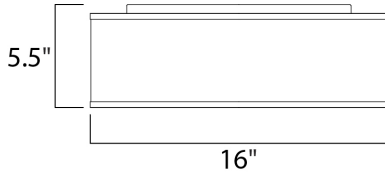

**MEASUREMENTS**

DIMENSION : 16" W x 5.5" H  
 CANOPY : 13.75" W x 1.35" H x 13.75" L  
 HANGING WEIGHT : 5.07 lb

**LAMPING**

INPUT VOLTAGE : 120V  
 LUMENS : 1,365 Rated  
 BULB : 3 x 6.5W LED AC Integrated , 20W Total  
 BULB INCLUDED : (Integrated)  
 DIMMABLE : Triac CL  
 CRI : 90+ CRI  
 COLOR\_TEMP : 3000K