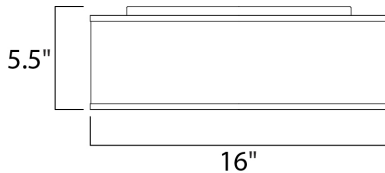

**MEASUREMENTS**

DIMENSION : 16" L x 16" W x 5.5" H  
 CANOPY : 13.75" W x 1.35" H x 13.75" L  
 HANGING WEIGHT : 5.07 lb

**LAMPING**

INPUT VOLTAGE : 120V  
 LUMENS : 1,365 Rated  
 BULB : 3 x 6.5W LED AC Integrated , 20W Total  
 BULB INCLUDED : (Integrated)  
 DIMMABLE : Triac CL  
 CRI : 90+ CRI  
 COLOR\_TEMP : 3000K