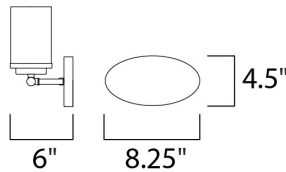

PRODUCT DESCRIPTION

Minimalistic frames finished in your choice of Oil Rubbed Bronze or Polished Chrome support cylinders of Frost glass shades. A clean contemporary look at a very affordable price.