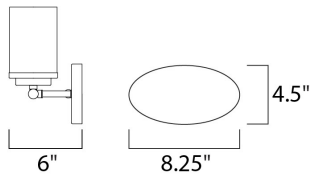

DIMENSION : 19.25" W x 9" H x 6" Ext
 BACK PLATE : 8.25" W x 4.5" H
 HANGING WEIGHT : 3.3 lb

LAMPING

INPUT VOLTAGE : 120V
 LUMENS : 0 Rated
 BULB : 3 x 60W Incandescent E26 Medium , 180W Total
 BULB INCLUDED : (Not Included)
 DIMMABLE : Yes