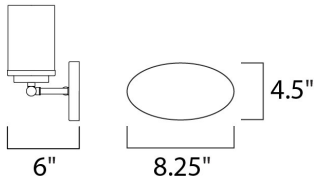

PRODUCT DESCRIPTION

Minimalistic frames finished in your choice of Oil Rubbed Bronze or Polished Chrome support cylinders of Frost glass shades. A clean contemporary look at a very affordable price.