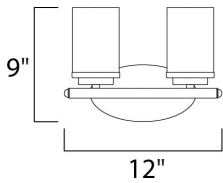

PRODUCT DESCRIPTION

Minimalistic frames finished in your choice of Oil Rubbed Bronze or Polished Chrome support cylinders of Frost glass shades. A clean contemporary look at a very affordable price.