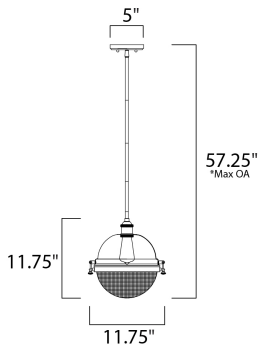

PRODUCT DESCRIPTION

This nautical design features a solid dome of aluminum finished in Oil Rubbed Bronze with solid brass hardware finished in Antique Brass. The Clear prismatic glass diffuser completes the authentic look of this outdoor collection.

*max overall height

MEASUREMENTS

- DIMENSION : 11.75" L x 11.75" W x 13.25" H
- MAX OAH : 57.25" OAH
- CANOPY : 5" W x 0.75" H x 5" L
- HANGING WEIGHT : 7.48 lb

LAMPING

- INPUT VOLTAGE : 120V
- LUMENS : 0 Rated
- BULB : 1 x 60W Incandescent E26 Medium , 60W Total
- BULB INCLUDED : (Not Included)
- DIMMABLE : Yes