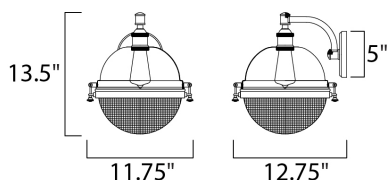

PRODUCT DESCRIPTION

This nautical design features a solid dome of aluminum finished in Oil Rubbed Bronze with solid brass hardware finished in Antique Brass. The Clear prismatic glass diffuser completes the authentic look of this outdoor collection.

MEASUREMENTS

DIMENSION : 11.75" W x 13.5" H x 12.75" Ext
 BACK PLATE : 5" W x 5" H x 4.75" HCO
 HANGING WEIGHT : 7.04 lb

LAMPING

INPUT VOLTAGE : 120V
 LUMENS : 0 Rated
 BULB : 1 x 60W Incandescent E26 Medium , 60W Total
 BULB INCLUDED : (Not Included)
 DIMMABLE : Yes
 LIGHTING_DIRECTION : Down