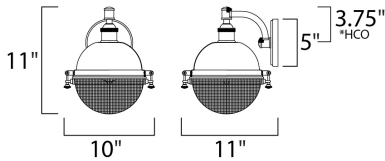

\*height from center of outlet to the top of the fixture

**MEASUREMENTS**

- DIMENSION : 10" W x 11" H x 11" Ext
- BACK PLATE : 5" W x 5" H x 3.75" HCO
- HANGING WEIGHT : 5.5 lb

**LAMPING**

- INPUT VOLTAGE : 110-130V
- BULB : 1 x 60W Incandescent E26 Medium , 60W Total
- BULB INCLUDED : (Not Included)
- DIMMABLE : Yes
- LIGHTING\_DIRECTION : Down