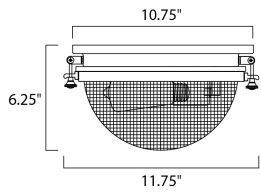

MEASUREMENTS

DIMENSION : 11.75" L x 11.75" W x 6.25" H
 CANOPY : 10.75" W x 1.5" H x 10.75" L
 HANGING WEIGHT : 6.8 lb

LAMPING

INPUT VOLTAGE : 120V
 BULB : 1 x 60W Incandescent E26 Medium , 60W Total
 BULB INCLUDED : (Not Included)