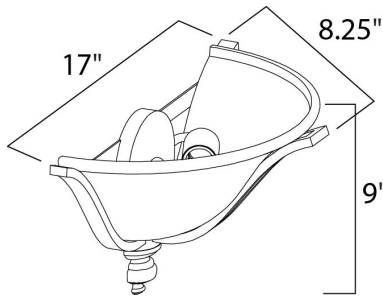

MEASUREMENTS

DIMENSION : 17" W x 9" H x 8.25" Ext
 MAX OAH : 4.5" W x 4.5" H
 HANGING WEIGHT : 3.3 lb

LAMPING

INPUT VOLTAGE : 120V
 LUMENS : 1,150 Rated
 BULB : 1 x 60W Incandescent E26 Medium , 60W Total
 BULB INCLUDED : (Not Included)
 DIMMABLE : Yes