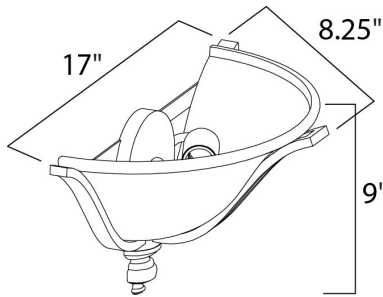

MEASUREMENTS

DIMENSION : 17" W x 9" H x 8.25" Ext
 MAX OAH : 4.5" W x 4.5" H
 HANGING WEIGHT : 3.3 lb

LAMPING

INPUT VOLTAGE : 120V
 LUMENS : 1,150 Rated
 BULB : 1 x 60W Incandescent MB , 60W Total
 BULB INCLUDED : (Not Included)
 DIMMABLE : Yes