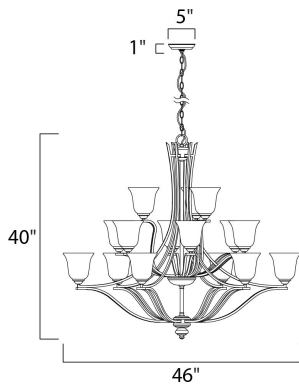

PRODUCT DESCRIPTION

The classic design of the Madera collection is a perfect marriage of style and value. The square metal tube frame available in either Oil-Rubbed Bronze with Wilshire glass or Satin Silver with Ice glass affords the luxury of options for any style of home.

MEASUREMENTS

DIMENSION : 46" W x 40" H
HANGING WEIGHT : 34.83 lb

LAMPING

INPUT VOLTAGE : 120V
LUMENS : 10,080 Rated
BULB : 15 x 60W Incandescent E26 Medium , 900W Total
DIMMABLE : Yes
COLOR_TEMP : 2700K

FINISHES OPTION