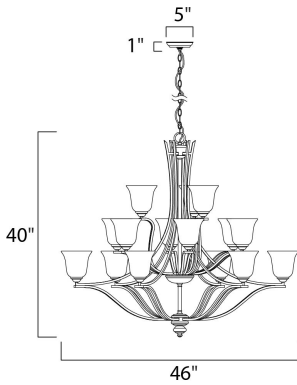

PRODUCT DESCRIPTION

The classic design of the Madera collection is a perfect marriage of style and value. The square metal tube frame available in either Oil-Rubbed Bronze with Wilshire glass or Satin Silver with Ice glass affords the luxury of options for any style of home.

MEASUREMENTS

DIMENSION : 46" W x 40" H
 HANGING WEIGHT : 34.83268 lb

LAMPING

INPUT VOLTAGE : 120V
 LUMENS : 10,080 Rated
 BULB : 15 x 60W Incandescent E26 Medium , 900W Total
 BULB INCLUDED : (Not Included)
 DIMMABLE : Yes
 COLOR_TEMP : 2700K