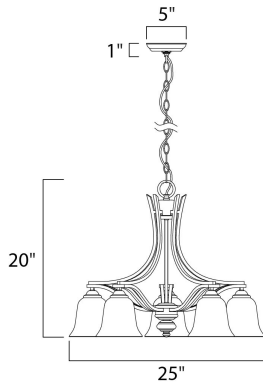

PRODUCT DESCRIPTION

The classic design of the Madera collection is a perfect marriage of style and value. The square metal tube frame available in either Oil-Rubbed Bronze with Wilshire glass or Satin Silver with Ice glass affords the luxury of options for any style of home.

FINISHES OPTION

-  Oil Rubbed Bronze
-  Satin Silver

GLASS

Ice IC

MATERIAL

Steel + Acid Etched Glass

RATINGS

cETLus
Dry Location

ADDITIONAL

RATED LIFE 2500 Hours
OPERATING TEMPERATURE:
-20°C (-4°F), 40°C (104°F)

MEASUREMENTS

DIMENSION : 25" W x 20" H
HANGING WEIGHT : 12.32 lb

LAMPING

INPUT VOLTAGE : 120V
LUMENS : 5,750 Rated
BULB : 5 x 60W Incandescent E26 Medium , 300W Total
BULB INCLUDED : (Not Included)
DIMMABLE : Yes