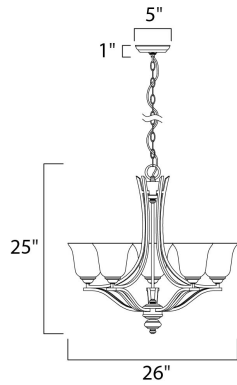

PRODUCT DESCRIPTION

The classic design of the Madera collection is a perfect marriage of style and value. The square metal tube frame available in either Oil-Rubbed Bronze with Wilshire glass or Satin Silver with Ice glass affords the luxury of options for any style of home.

MEASUREMENTS

DIMENSION : 26" W x 25" H
 CANOPY : 5" W x 1" H x 5" L
 HANGING WEIGHT : 12.35 lb

LAMPING

INPUT VOLTAGE : 120V
 LUMENS : 5,750 Rated
 BULB : 5 x 60W Incandescent E26 Medium , 300W Total
 BULB INCLUDED : (Not Included)
 DIMMABLE : Yes