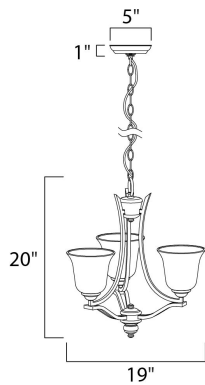

PRODUCT DESCRIPTION

The classic design of the Madera collection is a perfect marriage of style and value. The square metal tube frame available in either Oil-Rubbed Bronze with Wilshire glass or Satin Silver with Ice glass affords the luxury of options for any style of home.

MEASUREMENTS

DIMENSION : 19" W x 20" H
HANGING WEIGHT : 7.04 lb

LAMPING

INPUT VOLTAGE : 120V
LUMENS : 3,450 Rated
BULB : 3 x 60W Incandescent E26 Medium , 180W Total
BULB INCLUDED : (Not Included)
DIMMABLE : Yes