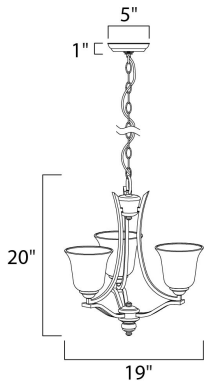

**PRODUCT DESCRIPTION**

The classic design of the Madera collection is a perfect marriage of style and value. The square metal tube frame available in either Oil-Rubbed Bronze with Wilshire glass or Satin Silver with Ice glass affords the luxury of options for any style of home.

**MEASUREMENTS**

DIMENSION : 19" W x 20" H  
 HANGING WEIGHT : 7.04 lb

**LAMPING**

INPUT VOLTAGE : 120V  
 LUMENS : 3,450 Rated  
 BULB : 3 x 60W Incandescent MB , 180W Total  
 BULB INCLUDED : (Not Included)  
 DIMMABLE : Yes