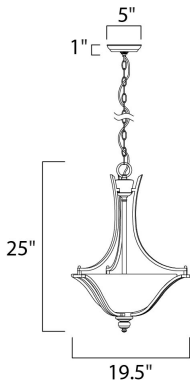

**PRODUCT DESCRIPTION**

The classic design of the Madera collection is a perfect marriage of style and value. The square metal tube frame available in either Oil-Rubbed Bronze with Wilshire glass or Satin Silver with Ice glass affords the luxury of options for any style of home.

**MEASUREMENTS**

DIMENSION : 19.5" W x 25" H  
 HANGING WEIGHT : 7.7 lb

**LAMPING**

INPUT VOLTAGE : 120V  
 LUMENS : 3,450 Rated  
 BULB : 3 x 60W Incandescent E26 Medium , 180W Total  
 BULB INCLUDED : (Not Included)  
 DIMMABLE : Yes