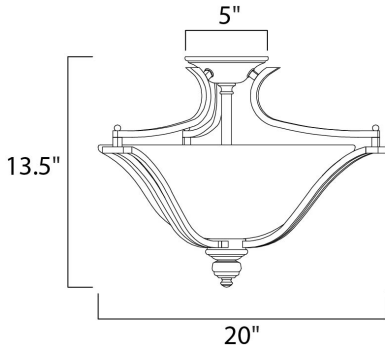

PRODUCT DESCRIPTION

The classic design of the Madera collection is a perfect marriage of style and value. The square metal tube frame available in either Oil-Rubbed Bronze with Wilshire glass or Satin Silver with Ice glass affords the luxury of options for any style of home.

MEASUREMENTS

DIMENSION : 20" L x 20" W x 13.5" H
 HANGING WEIGHT : 6.6 lb

LAMPING

INPUT VOLTAGE : 120V
 LUMENS : 3,450 Rated
 BULB : 3 x 60W Incandescent E26 Medium , 180W Total
 BULB INCLUDED : (Not Included)
 DIMMABLE : Yes