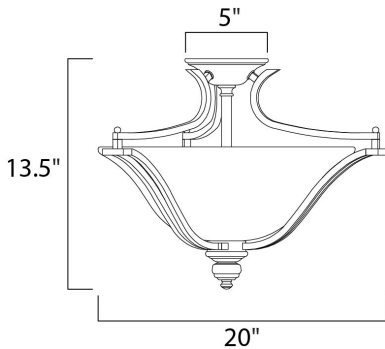

**PRODUCT DESCRIPTION**

The classic design of the Madera collection is a perfect marriage of style and value. The square metal tube frame available in either Oil-Rubbed Bronze with Wilshire glass or Satin Silver with Ice glass affords the luxury of options for any style of home.

**MEASUREMENTS**

DIMENSION : 20" W x 13.5" H  
 CANOPY : 5" W x 1.5" H x 5" L  
 HANGING WEIGHT : 6.6 lb

**LAMPING**

INPUT VOLTAGE : 120V  
 LUMENS : 3,450 Rated  
 BULB : 3 x 60W Incandescent E26 Medium , 180W Total  
 BULB INCLUDED : (Not Included)  
 DIMMABLE : Yes