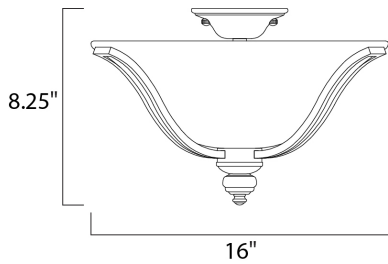

PRODUCT DESCRIPTION

The classic design of the Madera collection is a perfect marriage of style and value. The square metal tube frame available in either Oil-Rubbed Bronze with Wilshire glass or Satin Silver with Ice glass affords the luxury of options for any style of home.

MEASUREMENTS

DIMENSION : 16" W x 8.25" H
 HANGING WEIGHT : 9.48 lb

LAMPING

INPUT VOLTAGE : 120V
 LUMENS : 2,016 Rated
 BULB : 3 x 60W Incandescent E26 Medium , 180W Total
 BULB INCLUDED : (Not Included)
 DIMMABLE : Yes