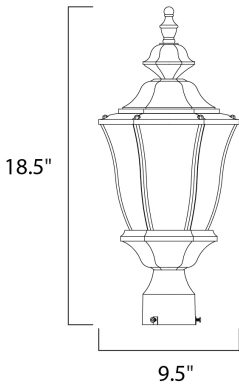

PRODUCT DESCRIPTION

Madrona Cast is a transitional style collection from Maxim Lighting International, available in multiple finishes.

MEASUREMENTS

DIMENSION : 9.5" L x 9.5" W x 18.5" H
 HANGING WEIGHT : 3.58 lb