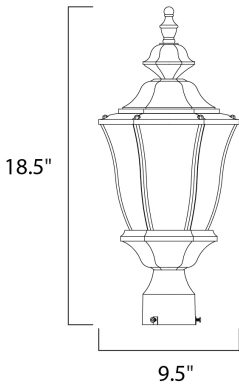

**PRODUCT DESCRIPTION**

Madrona Cast is a transitional style collection from Maxim Lighting International, available in multiple finishes.

**MEASUREMENTS**

DIMENSION : 9.5" L x 9.5" W x 18.5" H  
 HANGING WEIGHT : 3.58 lb