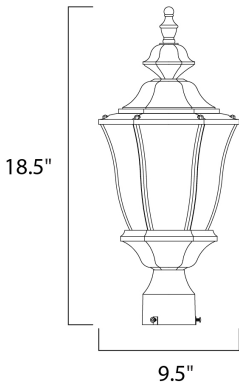

PRODUCT DESCRIPTION

Madrona Cast is a transitional style collection from Maxim Lighting International, available in multiple finishes.

MEASUREMENTS

DIMENSION : 9.5" W x 18.5" H
 HANGING WEIGHT : 3.58 lb

LAMPING