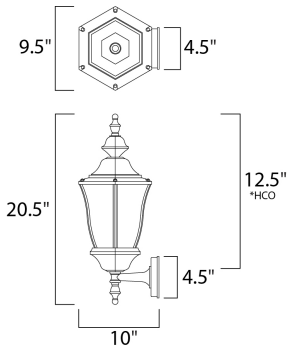

PRODUCT DESCRIPTION

Madrona Cast is a transitional style collection from Maxim Lighting International, available in multiple finishes.

MEASUREMENTS

DIMENSION : 9.5" W x 20.5" H x 10" Ext
BACK PLATE : 4.5" W x 4.5" H x 12.5" HCO
HANGING WEIGHT : 3.74 lb

LAMPING

BULB : 3 x 40W Incandescent E12 Candelabra , 120W Total
BULB INCLUDED : (Not Included)
DIMMABLE : Yes
COLOR_TEMP : 2700K

FINISHES OPTION

- ☐ Antique White
- ☐ Black
- ☐ Rust Patina
- ☐ Taupe

MATERIAL

Die Cast Aluminum

RATINGS

cETLus
Wet Location

ADDITIONAL

RATED LIFE 1500 Hours
OPERATING TEMPERATURE:
-20°C (-4°F), 40°C (104°F)

Always consult a qualified electrician before installing any lighting product.