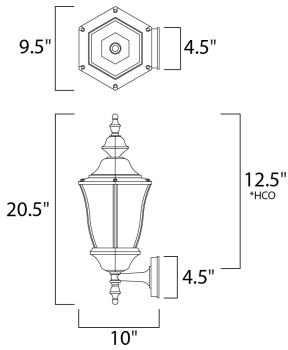

PRODUCT DESCRIPTION

Madrona Cast is a transitional style collection from Maxim Lighting International, available in multiple finishes.

MEASUREMENTS

DIMENSION : 9.5" W x 20.5" H x 10" Ext
BACK PLATE : 4.5" W x 4.5" H x 12.5" HCO
HANGING WEIGHT : 4 lb

LAMPING

INPUT VOLTAGE : 120V
LUMENS : 0 Rated
BULB : 3 x 40W Incandescent E12 Candelabra , 120W Total
BULB INCLUDED : (Not Included)
DIMMABLE : Yes

FINISHES OPTION

- ☐ Antique White
- ☐ Black
- ☐ Rust Patina
- ☐ Taupe

GLASS

Seedy CD

MATERIAL

Die Cast Aluminum

RATINGS

cETLus
Wet Location

ADDITIONAL

RATED LIFE 1500 Hours
OPERATING TEMPERATURE:
-20°C (-4°F), 40°C (104°F)

Always consult a qualified electrician before installing any lighting product.