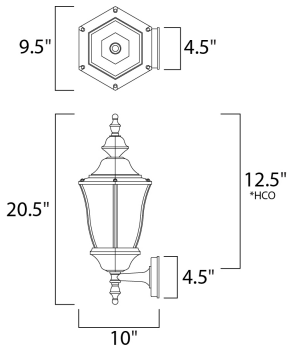

PRODUCT DESCRIPTION

Madrona Cast is a transitional style collection from Maxim Lighting International, available in multiple finishes.

MEASUREMENTS

DIMENSION : 9.5" W x 20.5" H x 10" Ext
BACK PLATE : 4.5" W x 4.5" H x 12.5" HCO
HANGING WEIGHT : 4 lb

LAMPING

INPUT VOLTAGE : 120V
BULB : 3 x 40W Incandescent E12 Candelabra , 120W Total
BULB INCLUDED : (Not Included)
DIMMABLE : Yes

FINISHES OPTION

- ☐ Antique White
- ☐ Black
- ☐ Rust Patina
- ☐ Taupe

GLASS

Seedy CD

MATERIAL

Die Cast Aluminum

RATINGS

cETLus
Wet Location

ADDITIONAL

RATED LIFE 1500 Hours
OPERATING TEMPERATURE:
-20°C (-4°F), 40°C (104°F)

Always consult a qualified electrician before installing any lighting product.