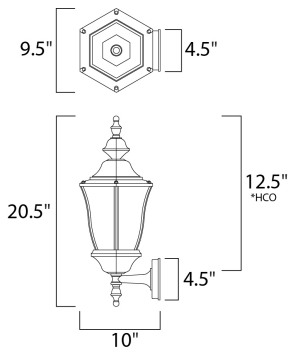

PRODUCT DESCRIPTION

Madrona Cast is a transitional style collection from Maxim Lighting International, available in multiple finishes.

MEASUREMENTS

DIMENSION : 9.5" W x 20.5" H x 10" Ext
BACK PLATE : 4.5" W x 4.5" H x 12.5" HCO
HANGING WEIGHT : 3.74 lb

LAMPING

BULB : 3 x 40W Incandescent E12 Candelabra , 120W Total
BULB INCLUDED : (Not Included)
DIMMABLE : Yes
COLOR_TEMP : 2700K

FINISHES OPTION

- ☐ Antique White
- ☐ Black
- ☐ Rust Patina
- ☐ Taupe

MATERIAL

Die Cast Aluminum

RATINGS

cETLus
Wet Location

ADDITIONAL

RATED LIFE 1500 Hours
OPERATING TEMPERATURE:
-20°C (-4°F), 40°C (104°F)

Always consult a qualified electrician before installing any lighting product.