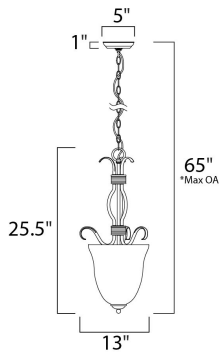

**PRODUCT DESCRIPTION**

Contemporary collection with sweeping arms and clean lines. Offered in Ice glass and Satin Nickel finish or Wilshire glass and Oil Rubbed Bronze finish.

\*max overall height

**MEASUREMENTS**

DIMENSION : 13" L x 13" W x 25.5" H  
 MAX OAH : 65" OAH  
 CANOPY : 5" W x 1" H x 5" L  
 HANGING WEIGHT : 6 lb

**LAMPING**

INPUT VOLTAGE : 120V  
 LUMENS : 1,344 Rated  
 BULB : 2 x 60W Incandescent E12 Candelabra , 120W Total  
 BULB INCLUDED : (Not Included)  
 DIMMABLE : Yes