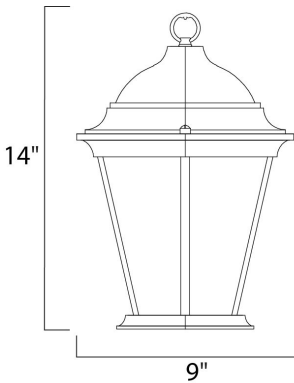

PRODUCT DESCRIPTION

Westlake is a transitional style from Maxim Lighting International in Black, Rust Patina, Empire Bronze, or White finish.

MEASUREMENTS

DIMENSION : 9" W x 14" H
 CANOPY : 5" W 1.25" L
 HANGING WEIGHT : 5.5 lb