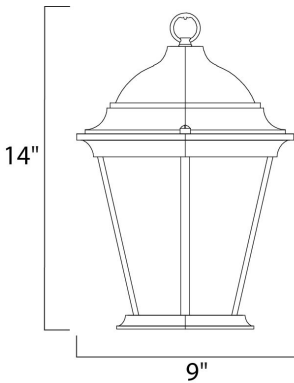

PRODUCT DESCRIPTION

Westlake is a transitional style from Maxim Lighting International in Black, Rust Patina, Empire Bronze, or White finish.

MEASUREMENTS

DIMENSION : 9" W x 14" H
 HANGING WEIGHT : 5.5 lb