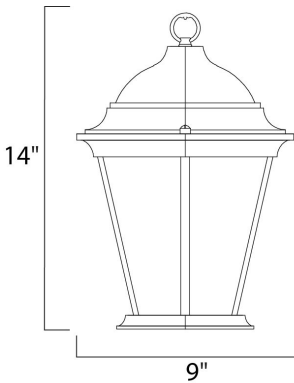

**PRODUCT DESCRIPTION**

Westlake is a transitional style from Maxim Lighting International in Black, Rust Patina, Empire Bronze, or White finish.

**MEASUREMENTS**

DIMENSION : 9" W x 14" H  
 CANOPY : 5" W 1.25" L  
 HANGING WEIGHT : 5.5 lb