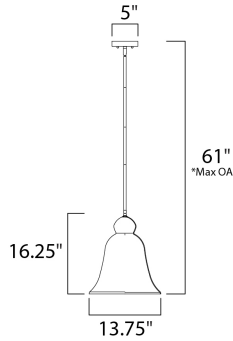

PRODUCT DESCRIPTION

*max overall height

MEASUREMENTS

DIMENSION : 13.75" L x 13.75" W x 16.25" H
 MAX OAH : 61" OAH
 CANOPY : 5" W x 1" H x 5" L
 HANGING WEIGHT : 7.94 lb

LAMPING

INPUT VOLTAGE : 120V
 LUMENS : 0 Rated
 BULB : 1 x 60W Incandescent E26 Medium , 60W Total
 BULB INCLUDED : (Not Included)
 DIMMABLE : Yes