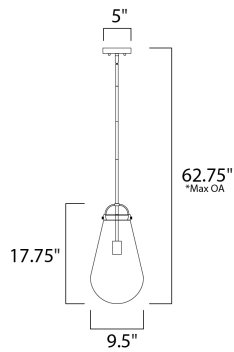

PRODUCT DESCRIPTION

*max overall height

MEASUREMENTS

- DIMENSION : 9.5" L x 9.5" W x 17.75" H
- MAX OAH : 62.75" OAH
- CANOPY : 5" W x 1" H x 5" L
- HANGING WEIGHT : 4.07 lb

LAMPING

- INPUT VOLTAGE : 120V
- LUMENS : 0 Rated
- BULB : 1 x 40W Incandescent E26 Medium , 40W Total
- BULB INCLUDED : (Not Included)
- DIMMABLE : Yes