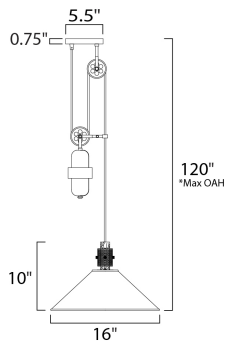

PRODUCT DESCRIPTION

*max overall height

MEASUREMENTS

DIMENSION : 16" L x 16" W x 10" H
 MAX OAH : 120" OAH
 CANOPY : 5.5" W x 0.75" H x 5.5" L
 HANGING WEIGHT : 8.1 lb

LAMPING

INPUT VOLTAGE : 120V
 BULB : 1 x 60W Incandescent E26 Medium , 60W Total
 BULB INCLUDED : (Not Included)

FINISHES OPTION

 Oil Rubbed Bronze / Weathered Wood

MATERIAL

Steel+Wood

RATINGS

cULus
 Dry Location

ADDITIONAL

ADJUSTABLE
 SLOPE: 70
 OPERATING TEMPERATURE:
 -20°C (-4°F), 40°C (104°F)