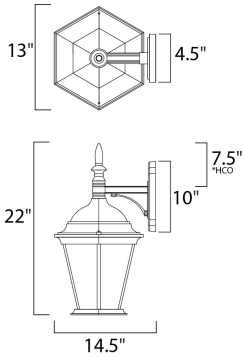

PRODUCT DESCRIPTION

Westlake is a transitional style from Maxim Lighting International in Black, Rust Patina, Empire Bronze, or White finish.