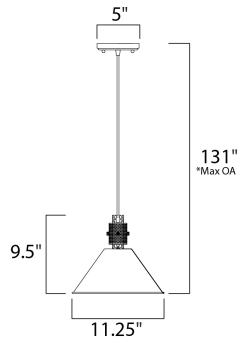

PRODUCT DESCRIPTION

*max overall height

MEASUREMENTS

DIMENSION : 11.25" L x 11.25" W x 9.5" H
 MAX OAH : 131" OAH
 CANOPY : 5" W x 0.75" H x 5" L
 HANGING WEIGHT : 2.42 lb

LAMPING

INPUT VOLTAGE : 120V
 LUMENS : 0 Rated
 BULB : 1 x 60W Incandescent E26 Medium , 60W Total
 BULB INCLUDED : (Not Included)
 DIMMABLE : Yes

FINISHES OPTION

 Oil Rubbed Bronze / Weathered Wood

MATERIAL

Steel + Wood

RATINGS

cULus
 Dry Location

ADDITIONAL

ADJUSTABLE
 SLOPE: 120
 OPERATING TEMPERATURE:
 -20°C (-4°F), 40°C (104°F)