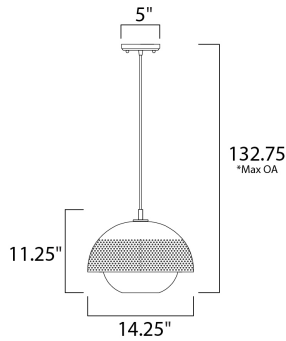

PRODUCT DESCRIPTION

*max overall height

MEASUREMENTS

DIMENSION : 14.25" L x 14.25" W x 11.25" H
 MAX OAH : 132.75" OAH
 CANOPY : 5" W x 0.75" H x 5" L
 HANGING WEIGHT : 5.5 lb

LAMPING

INPUT VOLTAGE : 120V
 LUMENS : 0 Rated
 BULB : 1 x 60W Incandescent E26 Medium , 60W Total
 BULB INCLUDED : (Not Included)
 DIMMABLE : Yes

FINISHES OPTION

 Black / Satin Brass

GLASS

White WT

MATERIAL

Steel + Glass

RATINGS

cULus
 Dry Location