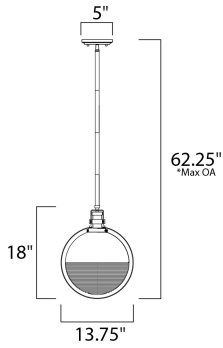

PRODUCT DESCRIPTION

*max overall height

MEASUREMENTS

- DIMENSION : 13.75" L x 12.25" W x 18" H
- MAX OAH : 62.25" OAH
- CANOPY : 5" W x 0.75" H x 5" L
- HANGING WEIGHT : 9.02 lb

LAMPING

- INPUT VOLTAGE : 120V
- LUMENS : 800 Rated (800 Del.)
- BULB : 1 x 9W LED E26 Medium , 9W Total
- BULB INCLUDED : (Included)
- DIMMABLE : Yes
- CRI : 90+ CRI
- COLOR_TEMP : 3000K

FINISHES OPTION

- Black / Satin Nickel

GLASS

Clear CL

MATERIAL

Steel + Glass

RATINGS

cULus
Dry Location
JA8 Bulb In