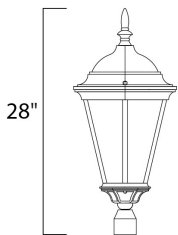

PRODUCT DESCRIPTION

Westlake is a transitional style from Maxim Lighting International in Black, Rust Patina, Empire Bronze, or White finish.

MEASUREMENTS

DIMENSION : 13" W x 28" H
 HANGING WEIGHT : 6.82 lb