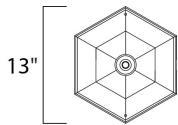

PRODUCT DESCRIPTION

Westlake is a transitional style from Maxim Lighting International in Black, Rust Patina, Empire Bronze, or White finish.

MEASUREMENTS

DIMENSION : 13" W x 28" H
 HANGING WEIGHT : 6.82 lb