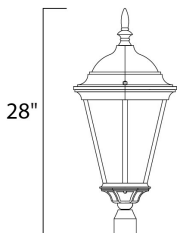

PRODUCT DESCRIPTION

Westlake is a transitional style from Maxim Lighting International in Black, Rust Patina, Empire Bronze, or White finish.

MEASUREMENTS

DIMENSION : 13" W x 28" H
 HANGING WEIGHT : 6.82 lb