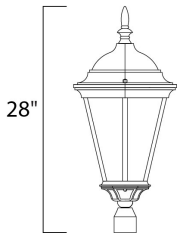

PRODUCT DESCRIPTION

Westlake is a transitional style from Maxim Lighting International in Black, Rust Patina, Empire Bronze, or White finish.

MEASUREMENTS

DIMENSION : 13" L x 13" W x 28" H
 HANGING WEIGHT : 6.18 lb