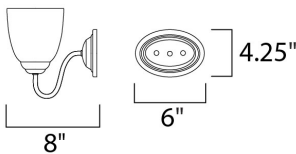

MEASUREMENTS

DIMENSION : 29.75" W x 8" H x 8" Ext
 HANGING WEIGHT : 5.6 lb

LAMPING

INPUT VOLTAGE : 120V
 LUMENS : 0 Rated
 BULB : 4 x 60W Incandescent E26 Medium , 240W Total
 BULB INCLUDED : (Not Included)
 DIMMABLE : Yes