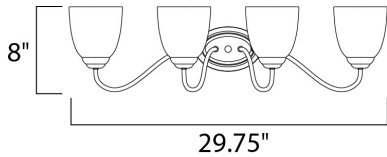

MEASUREMENTS

DIMENSION : 29.75" W x 8" H x 8" Ext
 HANGING WEIGHT : 5.6 lb

LAMPING

INPUT VOLTAGE : 120V
 LUMENS : 0 Rated
 BULB : 4 x 60W Incandescent E26 Medium , 240W Total
 BULB INCLUDED : (Not Included)
 DIMMABLE : Yes