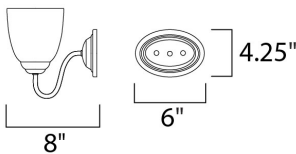

MEASUREMENTS

DIMENSION : 29.75" W x 8" H x 8" Ext
 BACK PLATE : 4.25" W x 6" H
 HANGING WEIGHT : 5.6 lb

LAMPING

INPUT VOLTAGE : 120V
 LUMENS : 0 Rated
 BULB : 4 x 60W Incandescent E26 Medium , 240W Total
 BULB INCLUDED : (Not Included)
 DIMMABLE : Yes