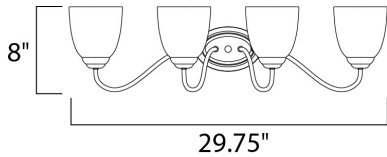

MEASUREMENTS

DIMENSION : 29.75" W x 8" H x 8" Ext
 BACK PLATE : 4.25" W x 6" H
 HANGING WEIGHT : 5.6 lb

LAMPING

INPUT VOLTAGE : 120V
 LUMENS : 0 Rated
 BULB : 4 x 60W Incandescent E26 Medium , 240W Total
 BULB INCLUDED : (Not Included)
 DIMMABLE : Yes