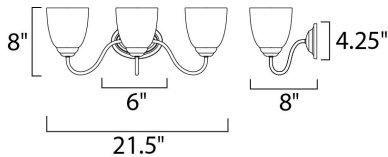

MEASUREMENTS

DIMENSION : 21.5" W x 8" H x 8" Ext
 BACK PLATE : 4.25" W x 6" H
 HANGING WEIGHT : 4 lb

LAMPING

INPUT VOLTAGE : 120V
 LUMENS : 0 Rated
 BULB : 3 x 60W Incandescent E26 Medium , 180W Total
 BULB INCLUDED : (Not Included)
 DIMMABLE : Yes