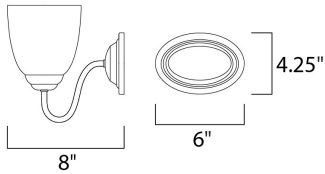

MEASUREMENTS

DIMENSION : 13.25" W x 8" H x 8" Ext
 BACK PLATE : 4.2" HCO
 HANGING WEIGHT : 2.87 lb

LAMPING

INPUT VOLTAGE : 120V
 LUMENS : 0 Rated
 BULB : 2 x 60W Incandescent E26 Medium , 120W Total
 BULB INCLUDED : (Not Included)
 DIMMABLE : Yes