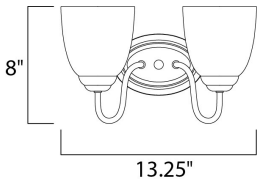

MEASUREMENTS

DIMENSION : 13.25" W x 8" H x 8" Ext
 BACK PLATE : 4.2" HCO
 HANGING WEIGHT : 2.87 lb

LAMPING

INPUT VOLTAGE : 120V
 LUMENS : 0 Rated
 BULB : 2 x 60W Incandescent E26 Medium , 120W Total
 BULB INCLUDED : (Not Included)
 DIMMABLE : Yes