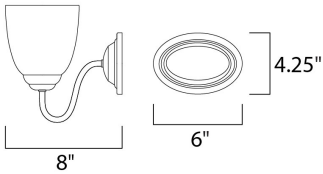

**MEASUREMENTS**

DIMENSION : 13.25" W x 8" H x 8" Ext  
 BACK PLATE : 4.25" W x 6" H x 4.2" HCO  
 HANGING WEIGHT : 2.87 lb

**LAMPING**

INPUT VOLTAGE : 120V  
 LUMENS : 0 Rated  
 BULB : 2 x 60W Incandescent E26 Medium , 120W Total  
 BULB INCLUDED : (Not Included)  
 DIMMABLE : Yes