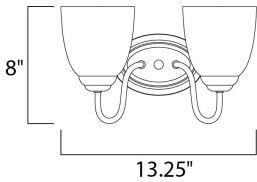

**MEASUREMENTS**

DIMENSION : 13.25" W x 8" H x 8" Ext  
 BACK PLATE : 4.25" W x 6" H x 4.2" HCO  
 HANGING WEIGHT : 2.87 lb

**LAMPING**

INPUT VOLTAGE : 120V  
 LUMENS : 0 Rated  
 BULB : 2 x 60W Incandescent E26 Medium , 120W Total  
 BULB INCLUDED : (Not Included)  
 DIMMABLE : Yes