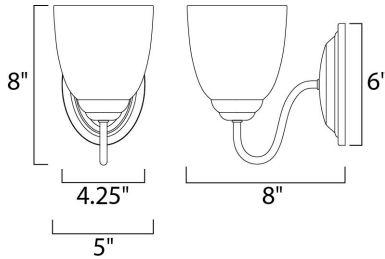

**MEASUREMENTS**

DIMENSION : 5" W x 8" H x 8" Ext  
 BACK PLATE : 4.25" W x 6" H  
 HANGING WEIGHT : 1.59 lb

**LAMPING**

INPUT VOLTAGE : 120V  
 LUMENS : 0 Rated  
 BULB : 1 x 60W Incandescent E26 Medium , 60W Total  
 BULB INCLUDED : (Not Included)  
 DIMMABLE : Yes